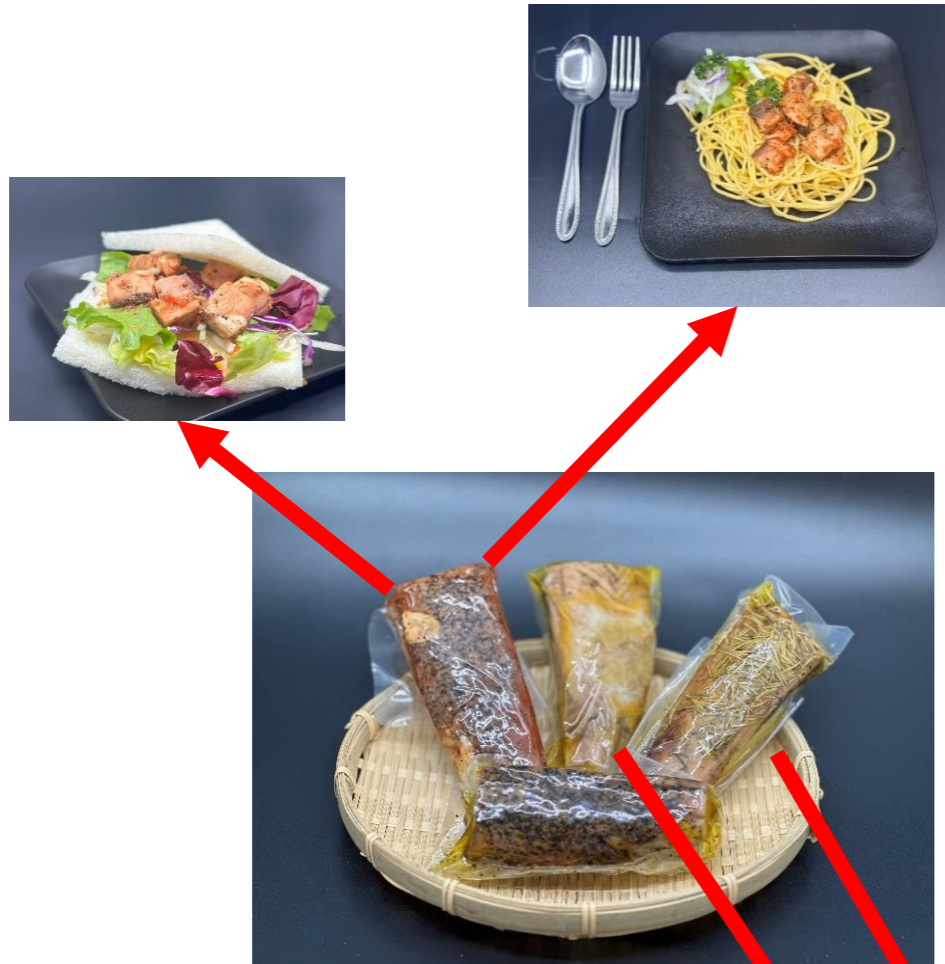

【 BOILD TUNA and SIPJACK】