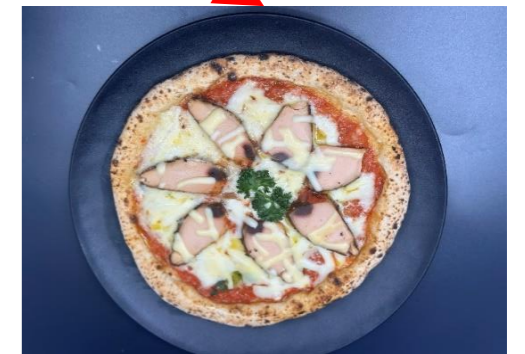

					
	<b>SOUP STOCK SKIPJACK</b>	<b>SOUP STOCK SKIPJACK 100%</b>	<b>SOUP STOCK KELP</b>	<b>SOUP STOCK SARDINE</b>	<b>SOUP STOCK SKIPJACK, SURDINE, MACRAEL, KELP</b>
	LIQUID	LIQUID	LIQUID	LIQUID	LIQUID
	500g	500g	500g	500g	500g
	A	A	A	A	A
	JAPAN	JAPAN	JAPAN	JAPAN	JAPAN
	PRE-COOKED	PRE-COOKED	PRE-COOKED	PRE-COOKED	PRE-COOKED
	CARDBOARD BOX WITH BAG	CARDBOARD BOX WITH BAG	CARDBOARD BOX WITH BAG	CARDBOARD BOX WITH BAG	CARDBOARD BOX WITH BAG
	500g × 10P/ctn	500g × 10P/ctn	500g × 10P/ctn	500g × 10P/ctn	500g × 10P/ctn
	20ft/40ft Ref container	20ft/40ft Ref container	20ft/40ft Ref container	20ft/40ft Ref container	20ft/40ft Ref container
	These are SOUP STOCK for JAPANESE TSTE. It can be use for Noodles which are RAMEN, SOBA, UDON, and MISO SOUP. You can also arrange with Soysouse, sugar, sald and etc... to make you "original taste".				

**[SEASONING SAUCE for COOKED RICE]**

You can just Mixed with Cooked Rice.

**SKIPJACK**

with Carrot, Mushroom, and Yam cake

**TUNA**

with Carrot, Mushroom, and Yam cake

**WHITEBAIT**

with Carrot, Mushroom, and Yam cake

**ELL**

with Burdock

Net weight	140g
Size	120×180×10
	10bags/ctn
Exp date	180days

Net weight	140g
Size	120×180×10
	10bags/ctn
Exp date	180days

《BOILD TUNA with》

1. PLANE
2. OLIEVE OIL with BLACK PEPPER
3. OLIVE OIL with TOMATO and GARLIC
4. OLIVE OIL with LEMON